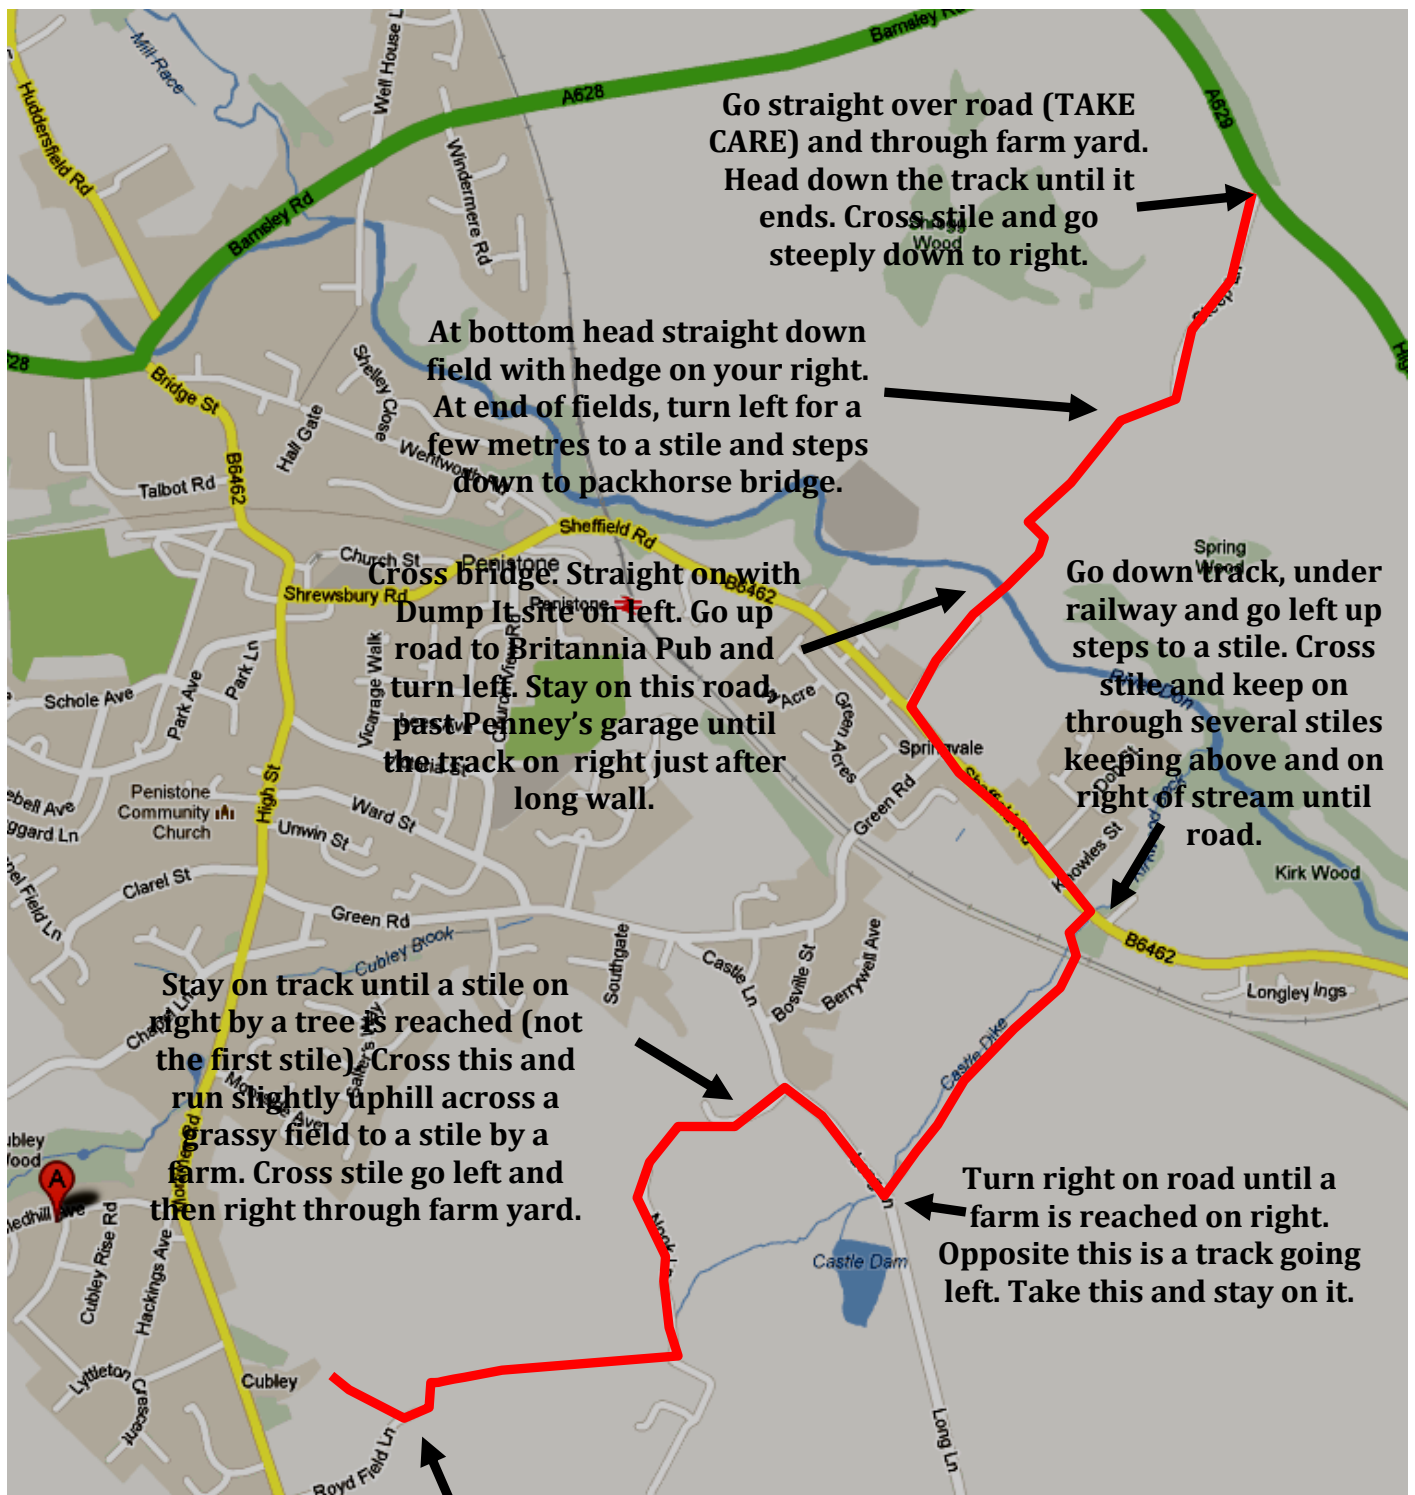

Penistone Boundary Race 6

Go straight over road (TAKE CARE) and through farm yard. Head down the track until it ends. Cross stile and go steeply down to right.

At bottom head straight down field with hedge on your right. At end of fields, turn left for a few metres to a stile and steps down to packhorse bridge.

Cross bridge. Straight on with Dump site on left. Go up road to Britannia Pub and turn left. Stay on this road, past Penney's garage until the track on right just after long wall.

Go down track, under railway and go left up steps to a stile. Cross stile and keep on through several stiles keeping above and on right of stream until road.

Stay on track until a stile on right is reached (not the first stile). Cross this and run slightly uphill across a crassy field to a stile by a farm. Cross stile go left and then right through farm yard.

Turn right on road until a farm is reached on right. Opposite this is a track going left. Take this and stay on it.

Not long after farmyard look for a stile on right. Cross this and head for the far left corner of field. Cross two stiles to the finish in corner of Cubley Hall car park.